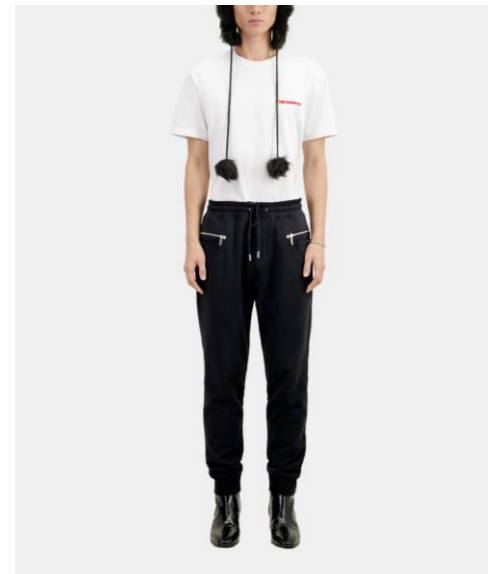

FLEECE & JERSEY

SWEATSHIRT,
SWEATSHIRT
HSWE28033KNAV05
495€/ 130€

SWEATSHIRT,
SWEATSHIRT
HSWE28034KRED11
475€/ 117€

SWEATSHIRT,
SWEATSHIRT
HSWE28035KGRY57
495€/ 130€

SWEATSHIRT,
SWEATSHIRT
HSWE28039KBLA55
495€/ 130€

SWEATSHIRT,
SWEATSHIRT
HSWE28039KKAK12
495€/ 130€

JOGGING, JOGGING
HJOG28002KBLA01
495€/ 130€

MOLLETON & JERSEY

FLEECE & JERSEY

SWEATSHIRT,
SWEATSHIRT
HJOG28033KBRW10
495€/ 130€

SWEATSHIRT,
SWEATSHIRT
HJOG28033KNAV05
495€/ 130€