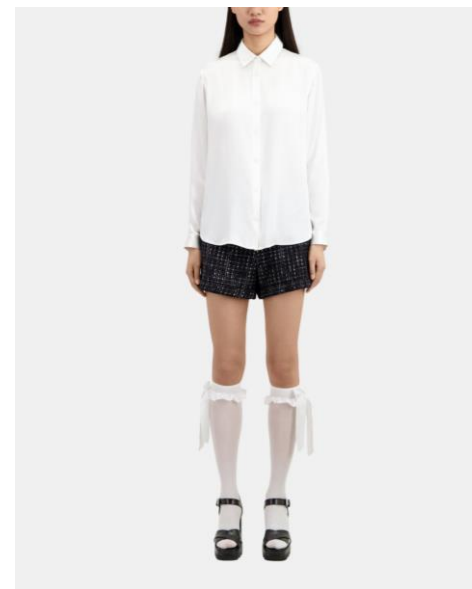

ROBE, DRESS
FROB28062KBLU35
295€/ 197€

ROBE, DRESS
FROB28062KPUR13
295€/ 197€

ROBES & COMBINAISONS

DRESSES & JUMPSUITS

ROBE, DRESS
FROB28095KBLA92
295€/ 197€

ROBE, DRESS
FROB28126KPIN01
395€/ 264€

ROBE, DRESS
FROB28139KBLA01
255€/ 170€

ROBE, DRESS
FROB28160KBLA09
275€/ 184€

CHEMISES & TOPS

SHIRTS & TOPS

CHEMISE, SHIRT
FCCL28008KBLA01
245€/ 164€

CHEMISE, SHIRT
FCCL28008KBLU42
245€/ 164€

CHEMISE, SHIRT
FCCL28008KECR01
245€/ 164€

CHEMISE, SHIRT
FCCL28008KKAK01
245€/ 164€