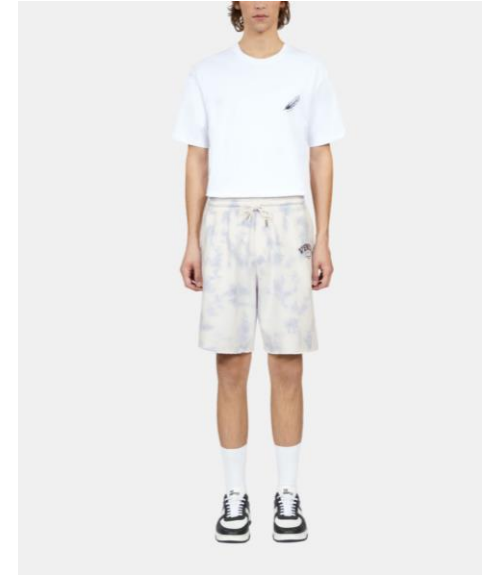

FLEECE & JERSEY

SWEATSHIRT,
SWEATSHIRT
HSWE28033KNAV05
495€/ 130€

SWEATSHIRT,
SWEATSHIRT
HSWE28034KRED11
475€/ 117€

SWEATSHIRT,
SWEATSHIRT
HSWE28035KGRY57
495€/ 130€

SWEATSHIRT,
SWEATSHIRT
HSWE28039KBLA55
495€/ 130€

SWEATSHIRT,
SWEATSHIRT
HSWE28039KKAK12
495€/ 130€

JOGGING, JOGGING
HJOG28002KBLA01
495€/ 130€

MOLLETON & JERSEY

FLEECE & JERSEY

SWEATSHIRT,
SWEATSHIRT
HJOG28033KBRW10
495€/ 130€

SWEATSHIRT,
SWEATSHIRT
HJOG28033KNAV05
495€/ 130€

SWEATSHIRT,
SWEATSHIRT
HSHO28027KPUR06
460€/ 107€

SWEATSHIRT,
SWEATSHIRT
HSHO28031KGRY57
460€/ 107€

SWEATSHIRT,
SWEATSHIRT
HSHO28039KBLA55
460€/ 107€

JOGGING, JOGGING
HSHO28039KKAK12
460€/ 107€

MAILLES

KNITWEAR